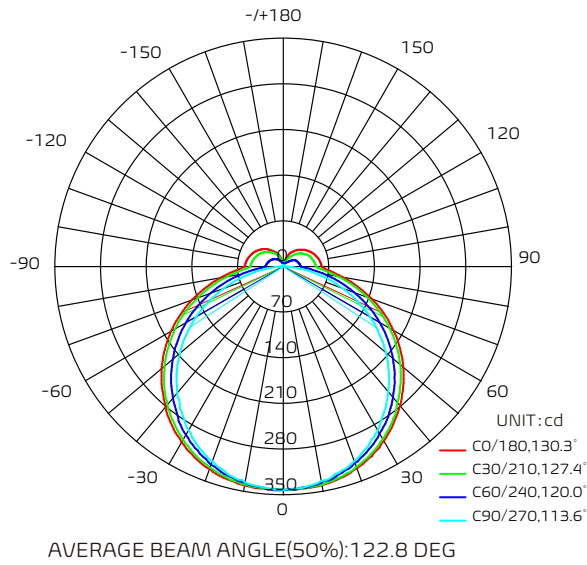

CPS LED LIGHTING

15/16" Slot

Mounting

9/16" Flat

9/16" Slot

9/16" Interlude

15/16" Flat

CPS LED LIGHTING

843-407-6803

SALES@CPSLED.COM

WWW.CPSLED.COM