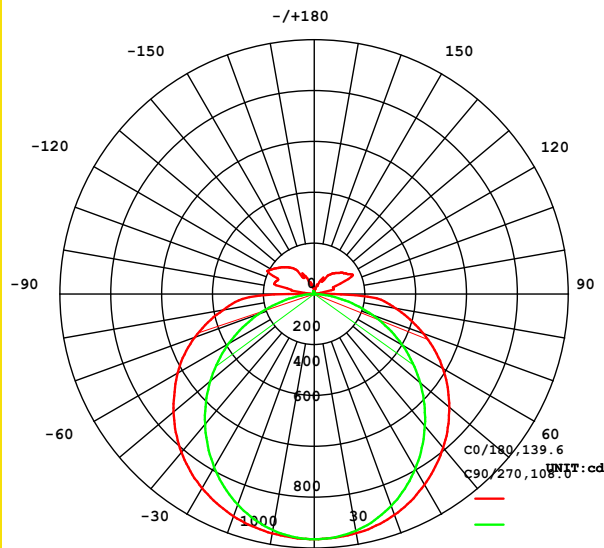

TECHNICAL SPECIFICATIONS

Model No.	TB	TB	TB	TB
Lengths/Wattages/Lumens	2FT 10W 1150 LM 4FT 20W 2300LM	2FT 10W 1150 LM 4FT 20W 2300LM	2FT 10W 1150 LM 4FT 20W 2300LM	2FT 10W 1300LM 4FT 20W 2600LM
Efficacy	115 LM/W	115 LM/W	115 LM/W	130 LM/W
120° Beam Angle	✓	✓	✓	✓
100-277VAC Input	✓	✓	✓	✓
24V DC Option	✓	✓		✓
Custom Pattern	✓	✓		✓
Plenum Rated Cable Option	✓	✓	✓	✓
Emergency Option	✓	✓	✓	✓
CCEA Option	✓			✓
UI/CUL	✓	✓	✓	✓
DLC	✓			✓

AVERAGE BEAM ANGLE (50%): 123.8 DEG
AVERAGE BEAM ANGLE (50%): 123.8 DEG

Note: The Curves indicate the illuminated area and the average illumination when the luminaire is at different distance.

Average Illuminance Curve

9/16" Slot

AVERAGE BEAM ANGLE (50%): 128.0 DEG

Note: The Curves indicate the illuminated area and the average illumination when the luminaire is at different distance.

CPS LED LIGHTING

843-407-6803

SALES@CPSLED.COM