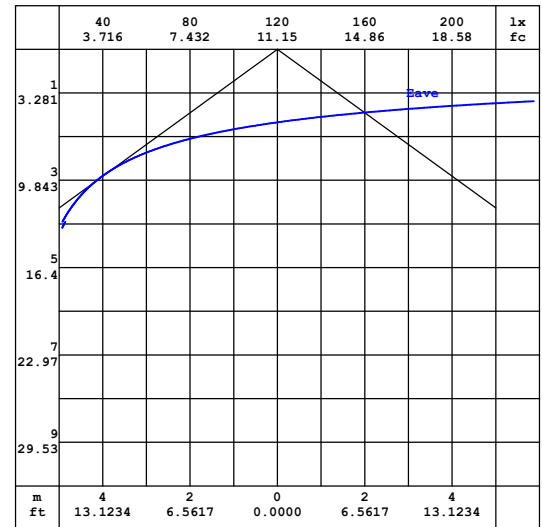

TECHNICAL SPECIFICATIONS

Model No.	TB	TB	TB	TB
Lengths/Wattages/Lumens	2FT 10W 1150 LM 4FT 20W 2300LM	2FT 10W 1150 LM 4FT 20W 2300LM	2FT 10W 1150 LM 4FT 20W 2300LM	2FT 10W 1300LM 4FT 20W 2600LM
Efficacy	115 LM/W	115 LM/W	115 LM/W	130 LM/W
120° Beam Angle	✓	✓	✓	✓
100-277VAC Input	✓	✓	✓	✓
24V DC Option	✓	✓		✓
Custom Pattern	✓	✓		✓
Plenum Rated Cable Option	✓	✓	✓	✓
Emergency Option	✓	✓	✓	✓
CCEA Option	✓			✓
UI/CUL	✓	✓	✓	✓
DLC	✓			✓

CPS LED LIGHTING

843-407-6803

SALES@CPSLED.COM

WWW.CPSLED.COM

CPS LED LIGHTING

Dimension

CPS LED LIGHTING

Photometric 9/16" Flat

AVERAGE BEAM ANGLE (50%): 123.8 DEG
AVERAGE BEAM ANGLE (50%): 123.8 DEG

Note: The Curves indicate the illuminated area and the average illumination when the luminaire is at different distance.

Average Illuminance Curve

9/16" Slot

AVERAGE BEAM ANGLE (50%): 128.0 DEG

Note: The Curves indicate the illuminated area and the average illumination when the luminaire is at different distance.

CPS LED LIGHTING

843-407-6803

SALES@CPSLED.COM