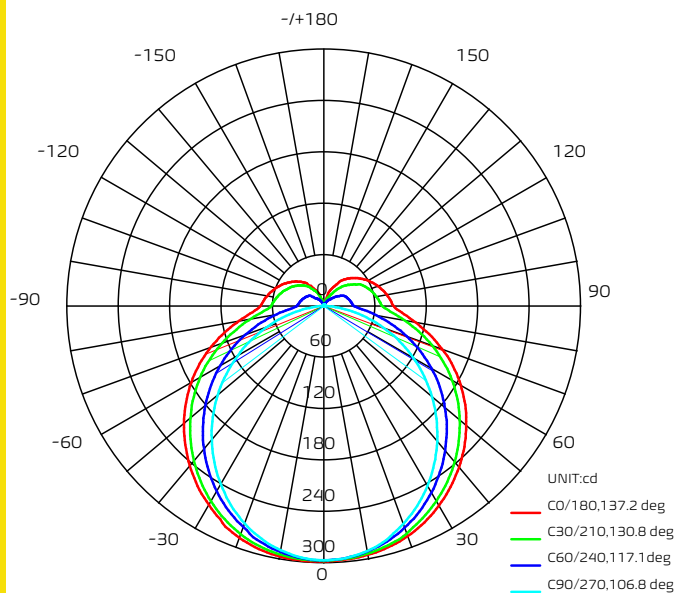

CPS LED LIGHTING

Architectural Linear: TB Series

GENERAL CHARACTERISTICS

Color temperature	3000K/3500K/4000K/5000K
Input voltage	AC120-277VAC 50/60Hz
Lumens	1150-2600 LM
Lumen efficiency	115-130 LM/W
Lumen maintenance	87.80%
Waterproof rating	uCLus for damp location
CRI	>80
PFC	>0.9
Viewing angle	120°
THD	<20%
Ambient temperature	77°F
Application	Indoor
L70 Life	Projected 50,000 hours
Warranty	7 years

TECHNICAL SPECIFICATIONS

Model No.	TB	TB	TB	TB
Lengths/Wattages/Lumens	2FT 10W 1150 LM 4FT 20W 2300LM	2FT 10W 1150 LM 4FT 20W 2300LM	2FT 10W 1150 LM 4FT 20W 2300LM	2FT 10W 1300LM 4FT 20W 2600LM
Efficacy	115 LM/W	115 LM/W	115 LM/W	130 LM/W
120° Beam Angle	✓	✓	✓	✓
100-277VAC Input	✓	✓	✓	✓
24V DC Option	✓	✓		✓
Custom Pattern	✓	✓		✓
Plenum Rated Cable Option	✓	✓	✓	✓
Emergency Option	✓	✓	✓	✓
CCEA Option	✓			✓
UI/CUL	✓	✓	✓	✓
DLC	✓			✓

AVERAGE BEAM ANGLE (50%): 123.8 DEG
AVERAGE BEAM ANGLE (50%): 123.8 DEG

Note: The Curves indicate the illuminated area and the average illumination when the luminaire is at different distance.

Average Illuminance Curve

9/16" Slot

AVERAGE BEAM ANGLE (50%): 128.0 DEG

Note: The Curves indicate the illuminated area and the average illumination when the luminaire is at different distance.

CPS LED LIGHTING

843-407-6803

SALES@CPSLED.COM