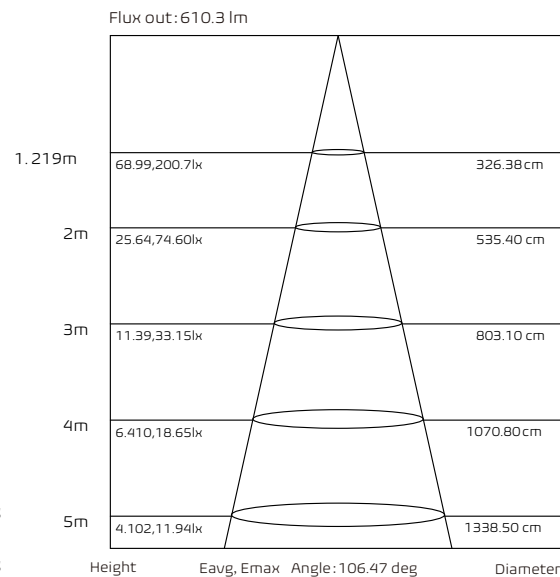

TECHNICAL SPECIFICATIONS

Model No.	TB	TB	TB	TB
Lengths/Wattages/Lumens	2FT 10W 1150 LM 4FT 20W 2300LM	2FT 10W 1150 LM 4FT 20W 2300LM	2FT 10W 1150 LM 4FT 20W 2300LM	2FT 10W 1300LM 4FT 20W 2600LM
Efficacy	115 LM/W	115 LM/W	115 LM/W	130 LM/W
120° Beam Angle	✓	✓	✓	✓
100-277VAC Input	✓	✓	✓	✓
24V DC Option	✓	✓		✓
Custom Pattern	✓	✓		✓
Plenum Rated Cable Option	✓	✓	✓	✓
Emergency Option	✓	✓	✓	✓
CCEA Option	✓			✓
UI/CUL	✓	✓	✓	✓
DLC	✓			✓

AVERAGE BEAM ANGLE (50%): 123.8 DEG
AVERAGE BEAM ANGLE (50%): 123.8 DEG

Note: The Curves indicate the illuminated area and the average illumination when the luminaire is at different distance.

Average Illuminance Curve

9/16" Slot

AVERAGE BEAM ANGLE (50%): 128.0 DEG

Note: The Curves indicate the illuminated area and the average illumination when the luminaire is at different distance.

CPS LED LIGHTING

843-407-6803

SALES@CPSLED.COM