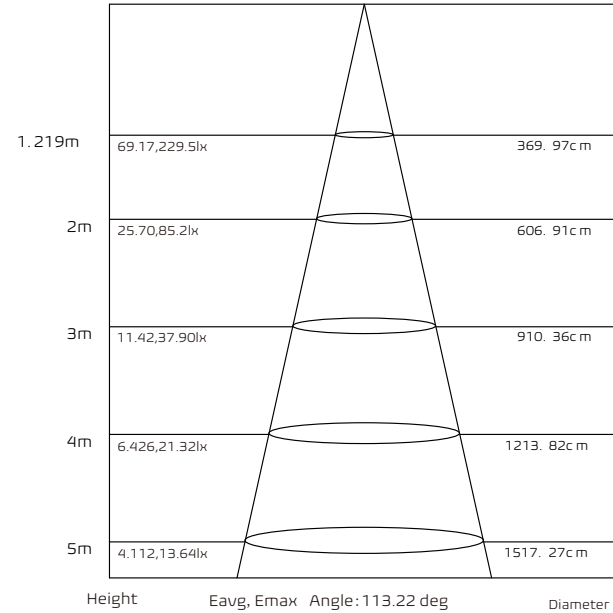

CPS LED LIGHTING

15/16" Slot

Mounting

9/16" Flat

9/16" Slot

9/16" Interlude

15/16" Flat

CPS LED LIGHTING

843-407-6803

SALES@CPSLED.COM

WWW.CPSLED.COM