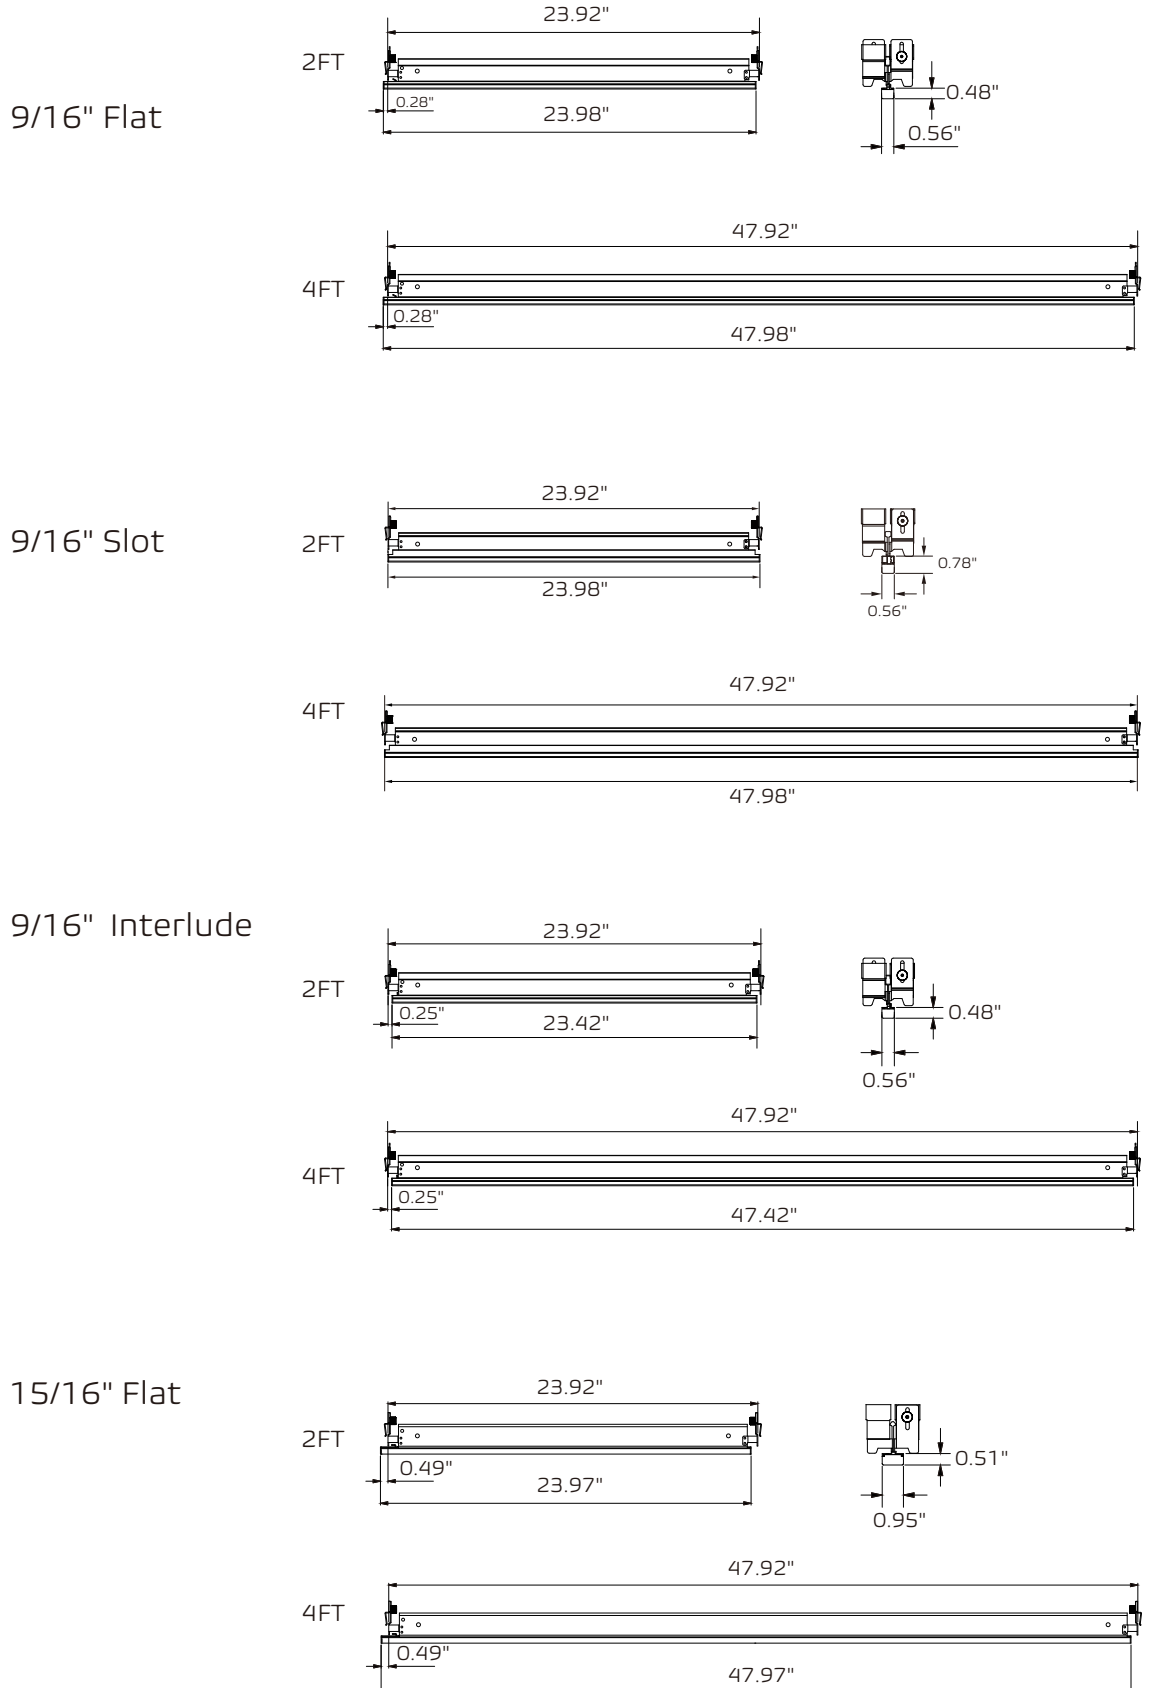

CPS LED LIGHTING

Dimension